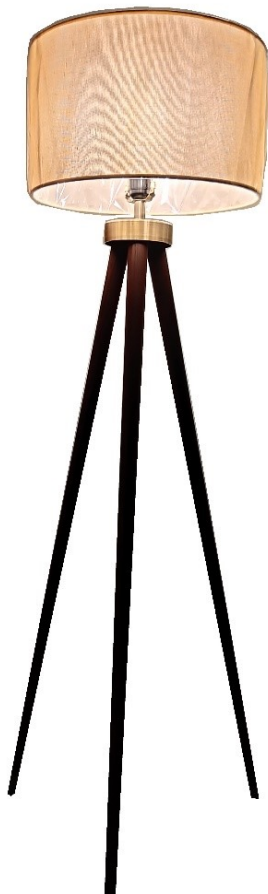

ensuring safety and comfort...

FLOOR LAMP

Item Code	Frame	Type	Shade (mm)	Base / Leg (mm)	Height (mm)
DFR-153-TWAB-40BN	Wood+Metal	Tripod	D:400 x H:250mm	W:550 x D:35x16mm	H:1530mm
DFR-160-TCB-45BK	Metal	Tripod	D:450x380 x H:310mm	W:590 x D:13mm	H:1600mm
DFR-160-TCB-45BN	Metal	Tripod	D:450x380 x H:310mm	W:590 x D:13mm	H:1600mm
DFR-164-TXCB-45BK	Metal	Tapered X	D:450x380 x H:310mm	W:280x200 x D:17mm	H:1640mm
DFR-164-TXCB-45BN	Metal	Tapered X	D:450x380 x H:310mm	W:280x200 x D:17mm	H:1640mm

Wood colour ::: Walnut
Metal Colour ::: Antic Brass
Fabric Colour ::: Brown
Lamp Holder ::: 1xE27

Metal Colour ::: Black
Metal Colour ::: Copper
Fabric Colour ::: Black / Brown
Lamp Holder ::: 1xE27

APPLICATIONS::