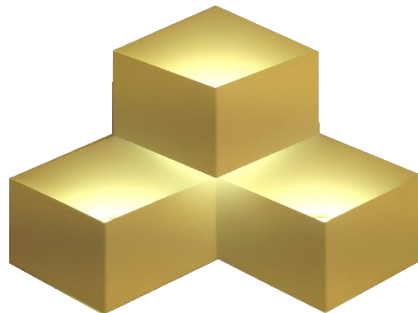

LED UPDOWN LIGHT ::: WALL BRACKET INDOOR

24 months warranty against any manufacturing defect.

Item Category	Item Code (WARM)	Power (Rated)	Frame	Appearance	Dimensions (mm)
Updown	DLUD6-130-SRW/30	06w	Rectangular	White	L:130 x W:110 x H:60
Updown	DLUD5-150-SOW/30	05w	Oval	White	L:150 x W:100 x H:100
Updown	DLUD5-100-SSW/30	05w	Square	White	L:100 x W:100 x H:80
Wall Bracket	DLWB15-440-SDW/30	15w	Crystal	White	L:340 x W:440 x H:80
Wall Bracket	DLWB24-400-2SW/40	24w	Snake	White	L:400 x W:240 x H:70
Wall Bracket	DWB-220-DG127-RB	<i>no lamp (1xE27)</i>	Round	Smoked & Copper	L:220 x W:120 x H:220
Wall Bracket	DWB-250-G127-FW	<i>no lamp (1xE27)</i>	Flower	Fogged & Black	L:250 x W:180 x H:230
Wall Bracket	DWB-230-G127-RI	<i>no lamp (1xE27)</i>	Round	Iced & Satin	L:230 x W:100 x H:230

::: Wall Bracket

Voltage :: 85V-265V
Beam Angle :: 30° - 90°
CCT (K) :: 3000K
Lumen :: 90lm/w
PF :: >0.6
Appearance :: White

Watt :: 15w

::: Updown Light

APPLICATIONS ::

hotels, residence, ressorts, public areas etc.