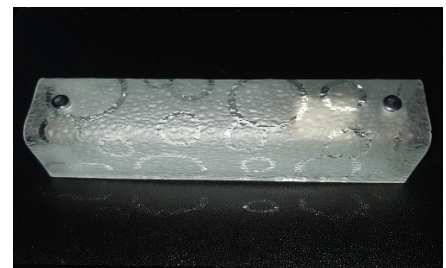

LED MIRROR LIGHT INDOOR

24 months warranty against any manufacturing defect.

Item Code (WARM)	Power (Rated)	CCT	Material	Appearance	Dimensions (mm)
DLUD15-520-SRW/30	15w	3000 K	Alluminium	White	L:520 x W:80 x H:55
DLUD15-410-SRW-40	15w	4000 K	Allum. + Acrylic	White	L:410 x W:80 x H:55
DLM36-500-SSW/3/6	3x12w	3000/6000 K	Allum. + Acrylic	White	L:500 x W:140 x H:70
DLM40-500-SOB/30	2x20w	3000 K	Allum. + Acrylic	Black	L:500 x W:100 x H:80
DML-350-G227/SW	(no lamp)	-	Glass + Iron	Fogged	L:350 x W:57 x H:65
DML-250-G127/RD	(no lamp)	-	Glass + Iron	Rain Drop	L:250 x W:58 x H:60
DML-250-G127/SS	(no lamp)	-	Glass + Iron	Snake Skin	L:250 x W:85 x H:62

2 x E27 Lamp Holder

1 x E27 Lamp Holder

1 x E27 Lamp Holder

APPLICATIONS::

on mirror :: commercial buildings, hotels, residence, restaurants, public areas etc.