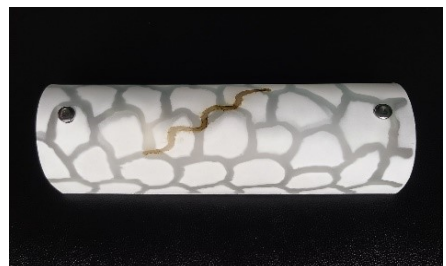

LED MIRROR LIGHT INDOOR

24 months warranty against any manufacturing defect.

Item Code (WARM)	Power (Rated)	CCT	Material	Appearance	Dimensions (mm)
DLUD15-520-SRW/30	15w	3000 K	Alluminium	White	L:520 x W:80 x H:55
DLUD15-410-SRW-40	15w	4000 K	Allum. + Acrylic	White	L:410 x W:80 x H:55
DLM36-500-SSW/3/6	3x12w	3000/6000 K	Allum. + Acrylic	White	L:500 x W:140 x H:70
DLM40-500-SOB/30	2x20w	3000 K	Allum. + Acrylic	Black	L:500 x W:100 x H:80
DML-350-G227/SW	(no lamp)	-	Glass + Iron	Fogged	L:350 x W:57 x H:65
DML-250-G127/RD	(no lamp)	-	Glass + Iron	Rain Drop	L:250 x W:58 x H:60
DML-250-G127/SS	(no lamp)	-	Glass + Iron	Snake Skin	L:250 x W:85 x H:62

2 x E27 Lamp Holder

1 x E27 Lamp Holder

1 x E27 Lamp Holder

APPLICATIONS::

on mirror :: commercial buildings, hotels, residence, restaurants, public areas etc.