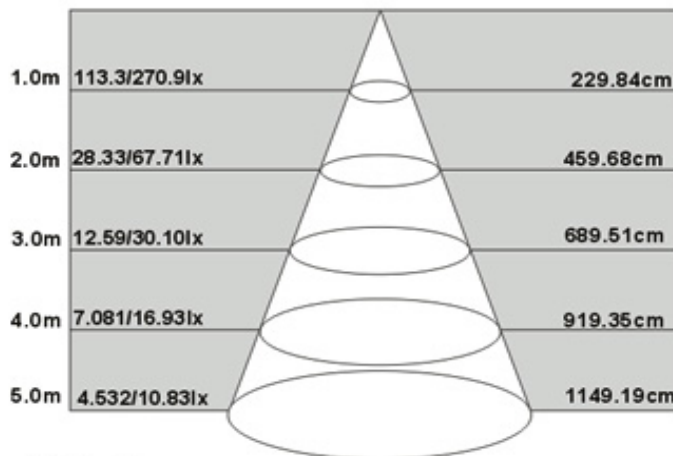

LED T5 INTEGRATED FIXTURE

24 months warranty against any manufacturing defect.

Item Code (DAY)	Item Code (COOL)	Item Code (WARM)	Item Code (WARM)	Power (Rated)	Dimensions (mm)
DLF18-1200T5/60	DLF18-1200T5/40	DLF18-1200T5/30	DLF18-1200T5/27	18w	L:1178 x W:20 x H:32
DLF14-900T5/60	DLF14-900T5/40	DLF14-900T5/30	DLF14-900T5/27	14w	L:875 x W:20 x H:32
DLF9-600T5/60	DLF9-600T5/40	DLF9-600T5/30	DLF9-600T5/27	09w	L:570 x W:20 x H:32
DLF5-300T5/60	DLF5-300T5/40	DLF5-300T5/30	DLF5-300T5/27	05w	L:290 x W:20 x H:32

Lumen :: 80lm/w CRI :: ra>80

Beam Angle :: 120° PF :: >0.6

Appearance :: Semi Rectangle (WHITE)

Transparent cap

Available sizes