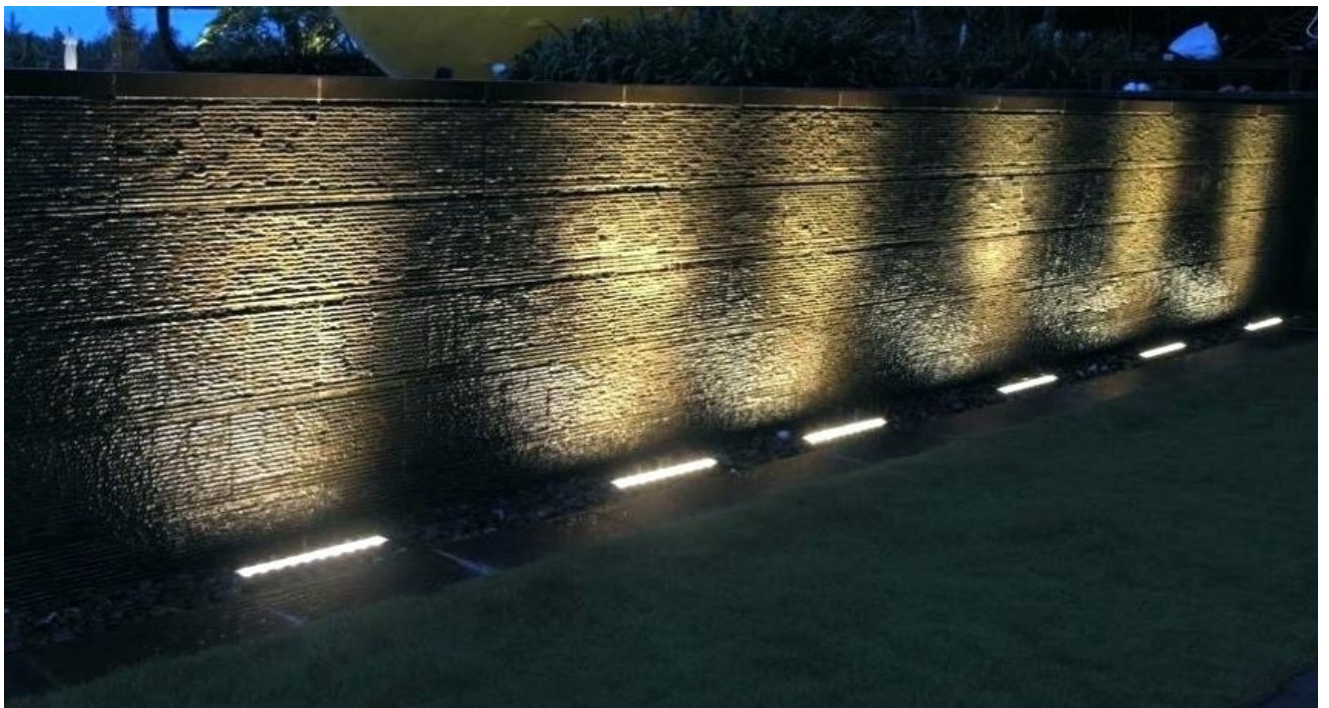

::: 18w/24w Surface

::: 12w/24w Inground

Voltage	:::	180V-260V
Beam Angle	:::	30°
CCT (K)	:::	2700K
CRI	:::	ra>80
Lumen	:::	90lm/w
PF	:::	>0.6