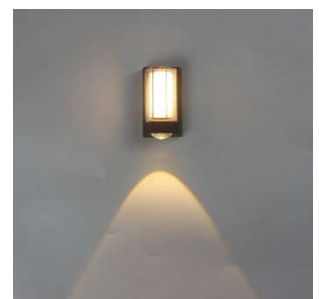

2+1w

Voltage ::: 85V-265V

CCT (K) :::

3000K

APPLICATIONS ::: Boundry wall, Building Façade or any outdoor location need to be illuminated.