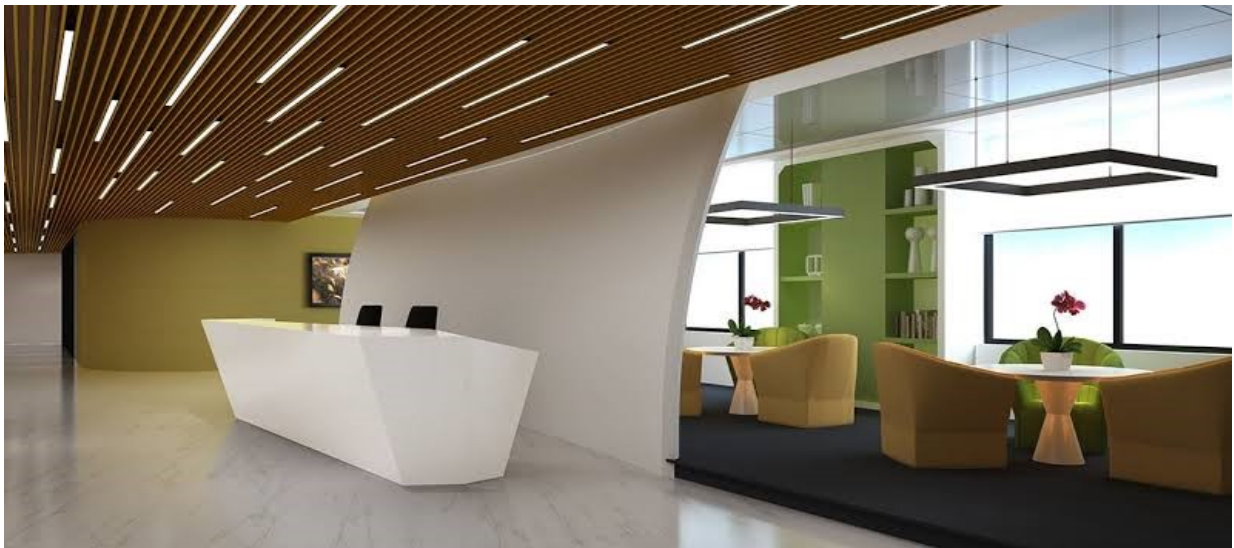

36w & 18w

Voltage	100V/160-260V	Lumen	::	80lm/w
CCT (K)	6500/4000/3000K	Appearance	::	White

:: continuous line

:: Installation 3 ways

:: 4 dimensional illumination

APPLICATIONS::

offices, banks, hotels, display centre, super market, public areas etc.