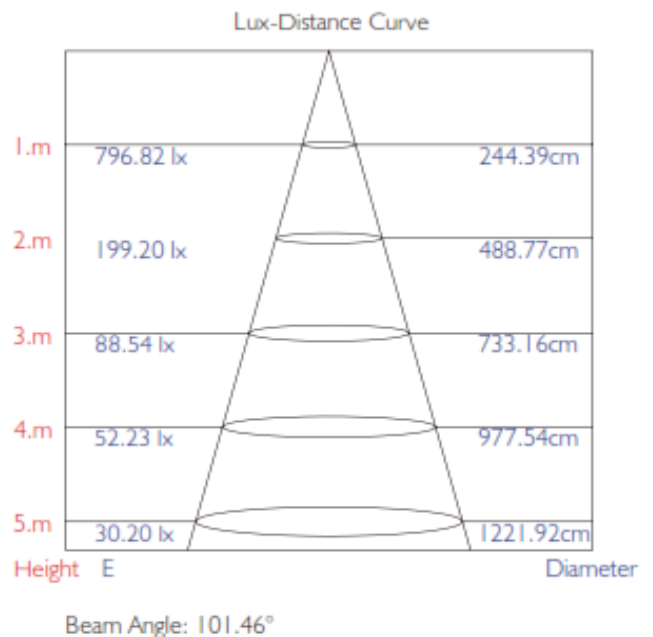

Voltage 180-265V at 50/60Hz
mA 1000mA
PF >0.9
Lifetime 30,000hrs

Beam Angle 100°
CRI ra>80
Available CCT 6000K/4000K/3000K
Lumen 3000lm