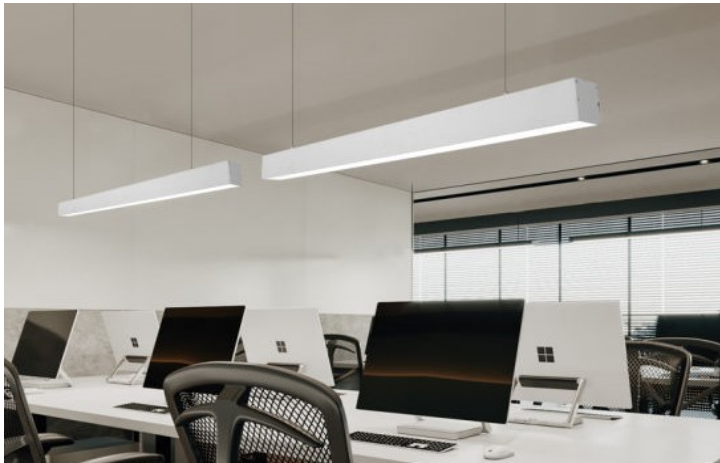

ensuring safety and comfort...

LED LINEAR LIGHT - T2

24 months warranty against any manufacturing defect.

Item Code (DAY)	Item Code (COOL)	Item Code (WARM)	Power (Rated)	Colour	Dimensions (mm)
DLL30-1185-PRW/65	DLL30-1185-PRW/40	DLL30-1185-PRW/30	30w	White	L:1185 x W:50 x H:60
DLL30-1185-PRB/65	DLL30-1185-PRB/40	DLL30-1185-PRB/30	30w	Black	L:1185 x W:50 x H:60
-	DLL60-2370-PRW/40	-	60w	White	L:2370 x W:50 x H:60
-	DLL60-2370-PRB/40	-	60w	Black	L:2370 x W:50 x H:60

APPLICATIONS::

offices, hotels, display centre, public areas etc.

Eye friendly

Anti-glare

Shadowsless

Uniformity

Linkable

Note: The Curves indicate the illuminated area and the average illumination when the luminaire is at different distance.