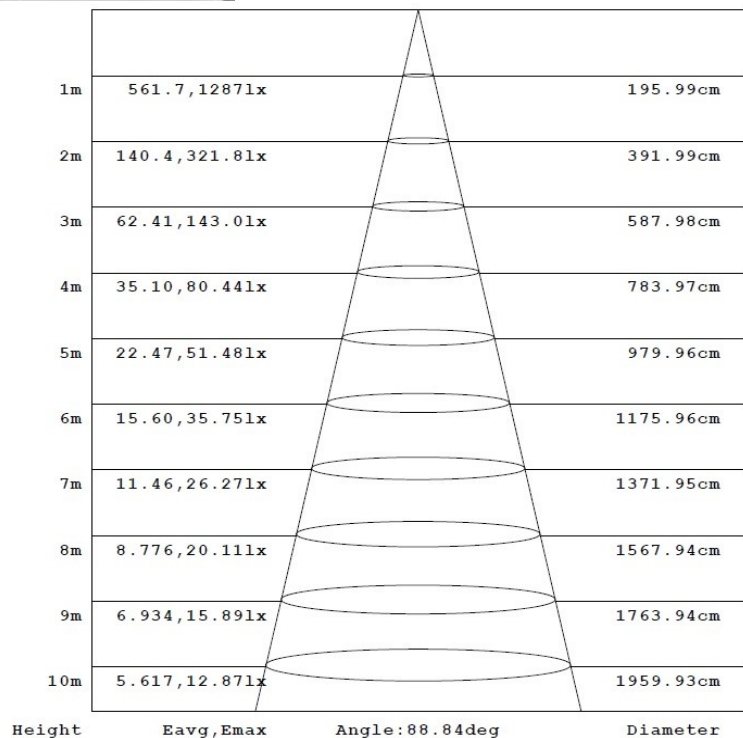

ensuring safety and comfort...

LED LINEAR LIGHT - T2

24 months warranty against any manufacturing defect.

Item Code (DAY)	Item Code (COOL)	Item Code (WARM)	Power (Rated)	Colour	Dimensions (mm)
DLL30-1185-PRW/65	DLL30-1185-PRW/40	DLL30-1185-PRW/30	30w	White	L:1185 x W:50 x H:60
DLL30-1185-PRB/65	DLL30-1185-PRB/40	DLL30-1185-PRB/30	30w	Black	L:1185 x W:50 x H:60
-	DLL60-2370-PRW/40	-	60w	White	L:2370 x W:50 x H:60
-	DLL60-2370-PRB/40	-	60w	Black	L:2370 x W:50 x H:60

APPLICATIONS::

offices, hotels, display centre, public areas etc.

Eye friendly

Anti-glare

Shadowsless

Uniformity

Linkable

Note: The Curves indicate the illuminated area and the average illumination when the luminaire is at different distance.

Voltage	100-265V at 50/60Hz
mA	312mA
PF	>0.5
Lifetime	20,000hrs

Beam Angle	90°
CRI	ra>80
CCT	6500K/4000K/3000K
Lumen	3000lm