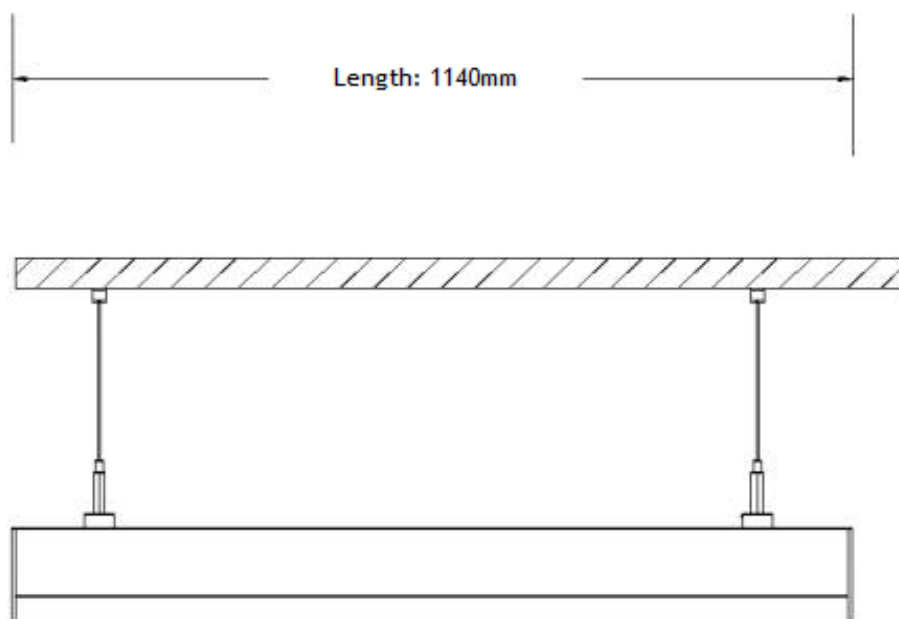

## LED LINEAR LIGHT - T1

24 months warranty against any manufacturing defect.

Item Code (DAY)	Item Code (COOL)	Item Code (WARM)	Power (Rated)	Colour	Dimensions (mm)
DLL40-1140-PRW/60	DLL40-1140-PRW/40	DLL40-1140-PRW/30	<b>40w</b>	White	L:1140 x W:60 x H:80
DLL40-1140-PRB/60	DLL40-1140-PRB/40	DLL40-1140-PRB/30	<b>40w</b>	Black	L:1140 x W:60 x H:80

## LED LINEAR LIGHT - T1

W: 60

H: 80mm