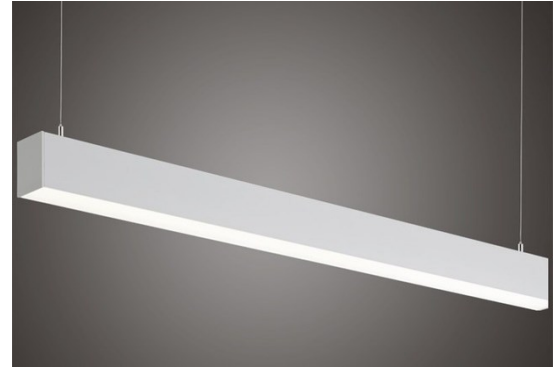

## LED LINEAR LIGHT - T1

24 months warranty against any manufacturing defect.

Item Code (DAY)	Item Code (COOL)	Item Code (WARM)	Power (Rated)	Colour	Dimensions (mm)
DLL40-1140-PRW/60	DLL40-1140-PRW/40	DLL40-1140-PRW/30	<b>40w</b>	White	L:1140 x W:60 x H:80
DLL40-1140-PRB/60	DLL40-1140-PRB/40	DLL40-1140-PRB/30	<b>40w</b>	Black	L:1140 x W:60 x H:80