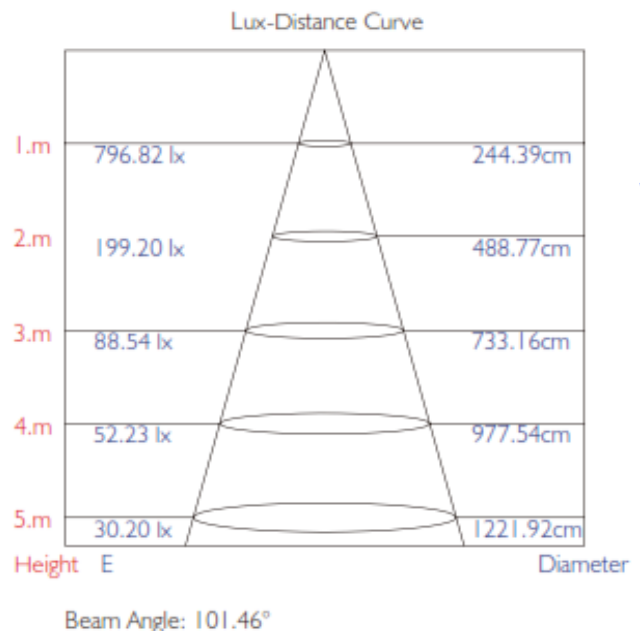

Voltage 180-265V at 50/60Hz
mA 1000mA
PF >0.9
Lifetime 30,000hrs

Beam Angle 100°
CRI ra>80
Available CCT 6000K/4000K/3000K
Lumen 4000lm

APPLICATIONS:: offices, hotels, display centre, public areas etc.

House # 102/1, Road # 8/A (New)
West Dhanmondi, Dhaka - 1209.

sales@decentdistributions.com
+88 01711009624, 01711021768