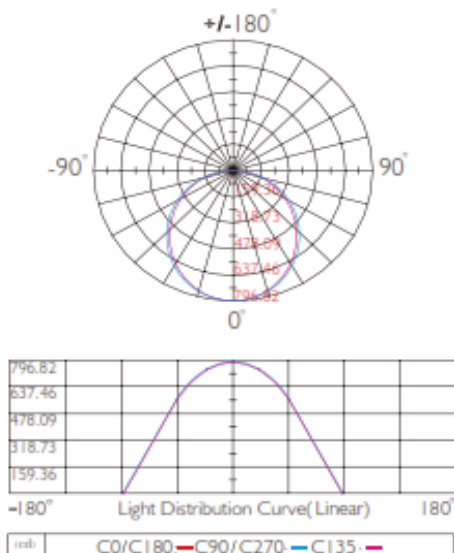

Voltage 180-265V at 50/60Hz
mA 1000mA
PF >0.9
Lifetime 30,000hrs

Beam Angle 100°
CRI ra>80
Available CCT 6000K/4000K/3000K
Lumen 4000lm

APPLICATIONS:: offices, hotels, display centre, public areas etc.

House # 102/1, Road # 8/A (New)
West Dhanmondi, Dhaka - 1209.

sales@decentdistributions.com
+88 01711009624, 01711021768