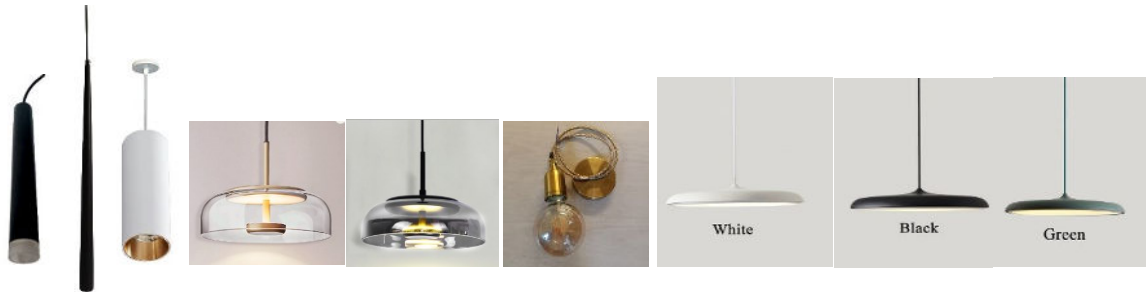

LED HANGING LIGHT - multi shape

24 months warranty against any manufacturing defect.

Item Code	Power (Rated)	Base	Appearance	CCT	Dimensions (mm)
DLH7-4032-PRW/40	07w	Round	Pipe (White)	4000 K	L:320 x W:40 x H:1000
DLH7-4032-PRB/40	07w	Round	Pipe (Black)	4000 K	L:320 x W:40 x H:1000
DLH5-5032-PRW/40	05w	Round	Pipe (white)	4000 K	L:505 x W:30-10 x H:1000
DLH5-5032-PRB/40	05w	Round	Pipe (Black)	4000 K	L:505 x W:30-10 x H:1000
DLH15-8020-PRW/40	15w	Round	Pipe (white)	4000 K	L:200 x W:80 x H:1000
DLH5-230-PDC/30	05w	Round	Dome (Clear glass)	3000 K	L:70 x W:230 x H:1000
DLH5-230-PDS/40	05w	Round	Dome (Smoked Grey)	4000 K	L:70 x W:230 x H:1000
DLFB6-27G95/30	06w	Round	(Antic Brass)	3000 K	L:95 x W:95 x H:1000
DLH24-400-PRW/40	24w	Round	Saucer (White)	4000 K	L:100 x W:400 x H:1000
DLH24-400-PRB/30	24w	Round	Saucer (Black)	3000 K	L:100 x W:400 x H:1000
DLH24-400-PRG/40	24w	Round	Saucer (Grey)	4000 K	L:100 x W:400 x H:1000

Voltage :: 85V-265V

Lumen :: 80lm/w

PF :: >0.6

07w :: 05w :: 15w

:: 05w

:: 05w

:: 06w

:: 24w ::