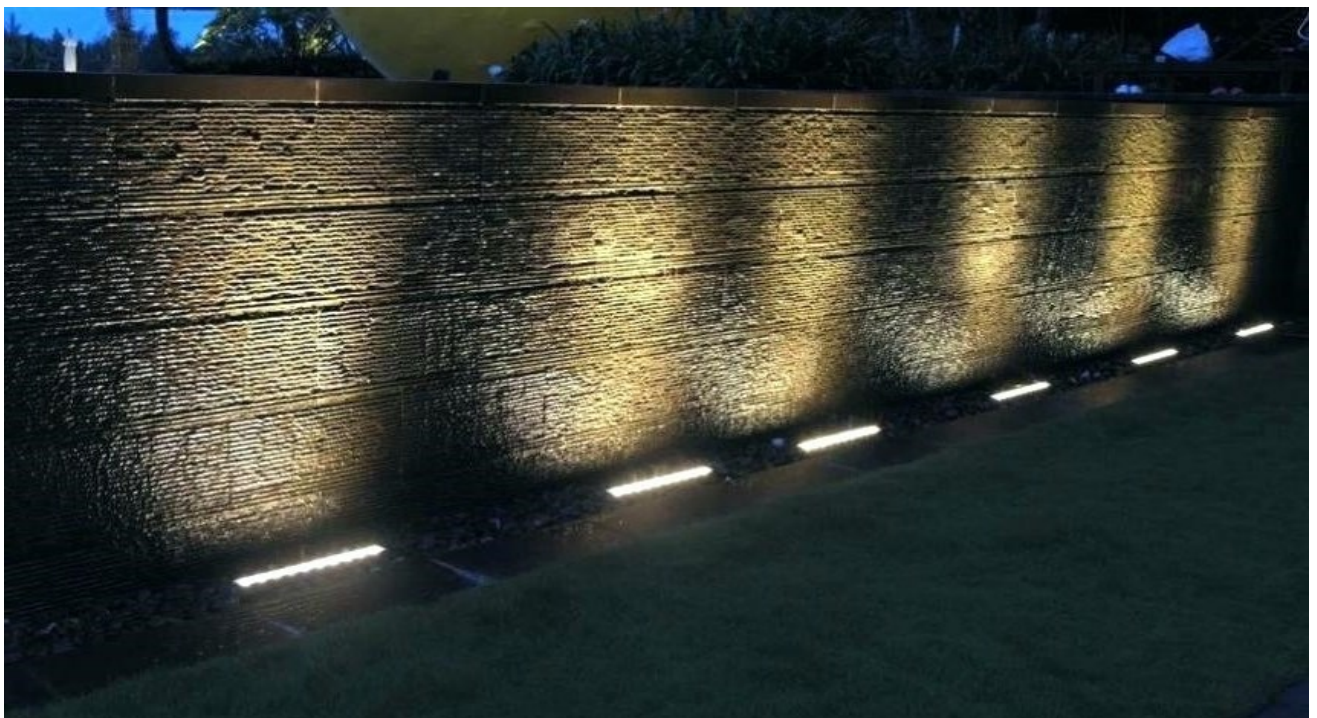

:: 18w/24w Surface

180V-260V

:: 6w Inground

:: 9w Inground

:: 12w Inground

:: 24w Inground

PF :: >0.6

Lumen :: 90lm/w