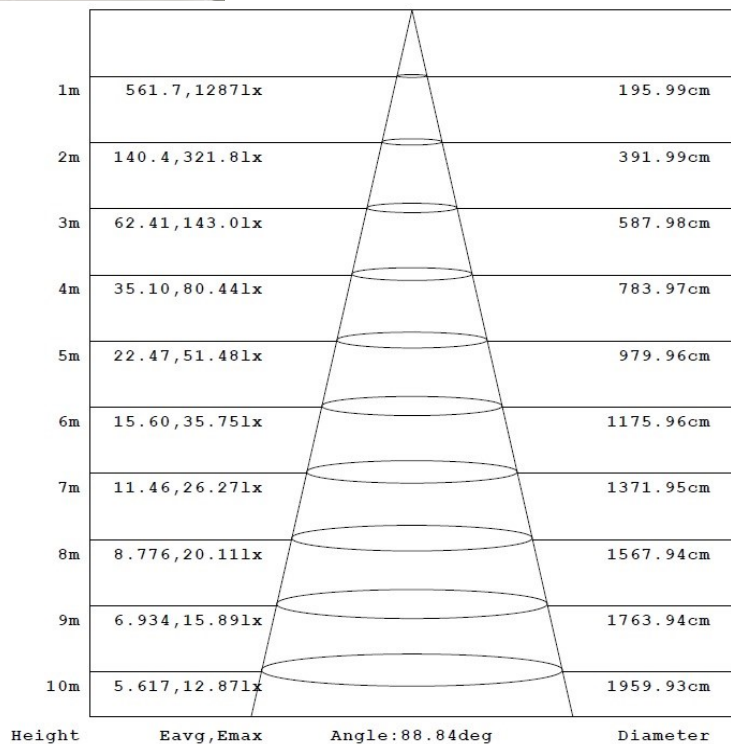

## LED LINEAR LIGHT - T2

24 months warranty against any manufacturing defect.

Item Code (DAY)	Item Code (COOL)	Item Code (WARM)	Power (Rated)	Colour	Dimensions (mm)
DLL30-1185-PRW/65	DLL30-1185-PRW/40	DLL30-1185-PRW/30	30w	White	L:1185 x W:50 x H:60
DLL30-1185-PRB/65	DLL30-1185-PRB/40	DLL30-1185-PRB/30	30w	Black	L:1185 x W:50 x H:60
-	DLL60-2370-PRW/40	-	60w	White	L:2370 x W:50 x H:60
-	DLL60-2370-PRB/40	-	60w	Black	L:2370 x W:50 x H:60

### APPLICATIONS::

offices, hotels, display centre, public areas etc.

Eye friendly

Anti-glare

Shadowsless

Uniformity

Linkable

Note: The Curves indicate the illuminated area and the average illumination when the luminaire is at different distance.

Voltage	100-265V at 50/60Hz
mA	312mA
PF	>0.5
Lifetime	20,000hrs

Beam Angle	90°
CRI	ra>80
CCT	6500K/4000K/3000K
Lumen	3000lm